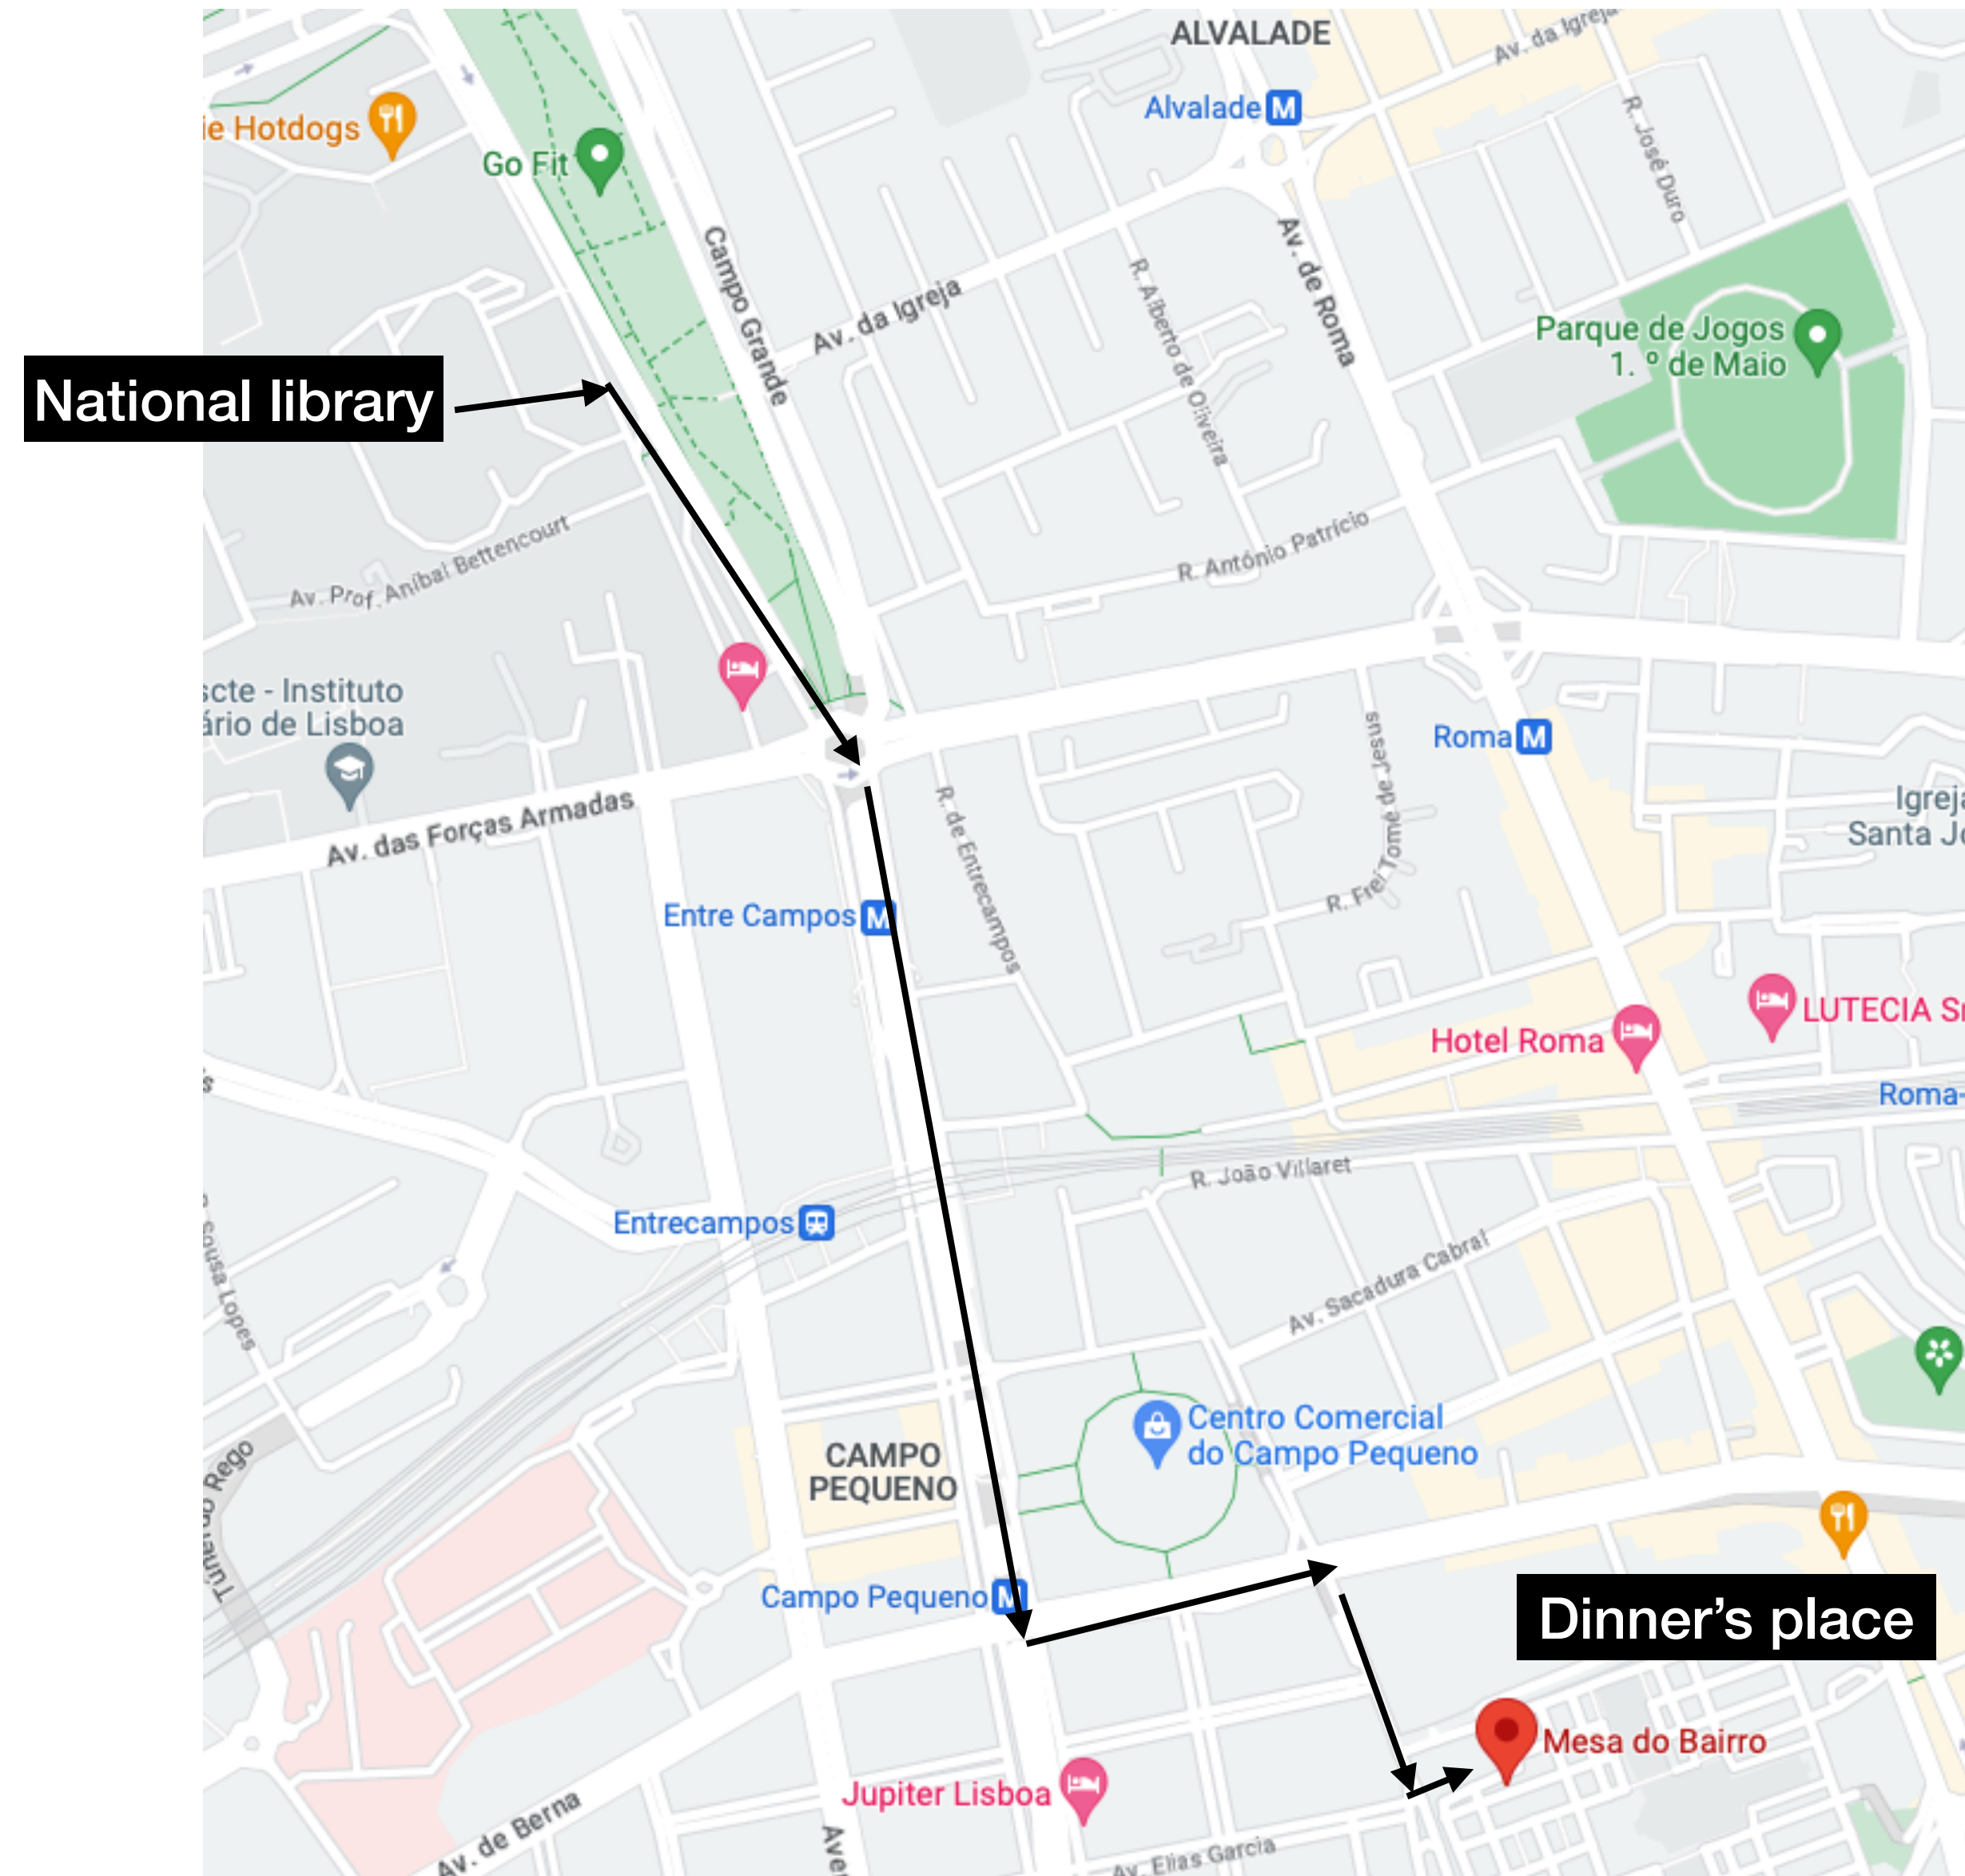

Dinner

@Mesa do Bairro, 20h00

Address: Rua Reis Gomes 10

~2km [30 min walking]

Menu: Tapas

Price: 30€